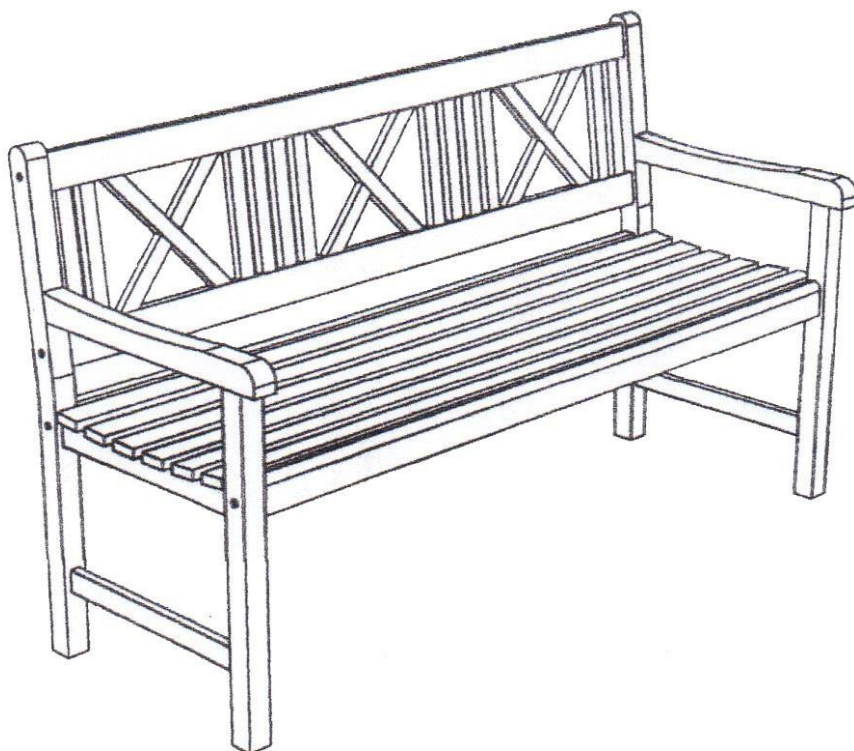

## ROSENBORG BENCH, 150CM

A 45 X Ø14mm

8 PCS

B Insex Key 5 mm

1 PC