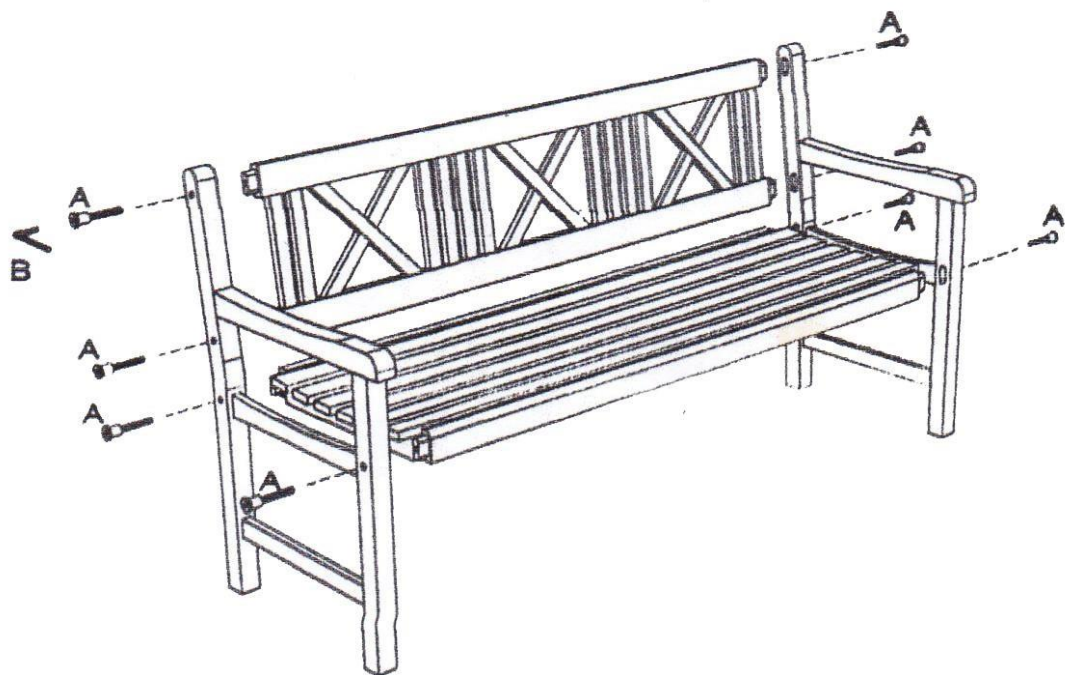

## ROSENBORG BENCH, 150CM

A 45 X Ø14mm

8 PCS

B Insex Key 5 mm

1 PC